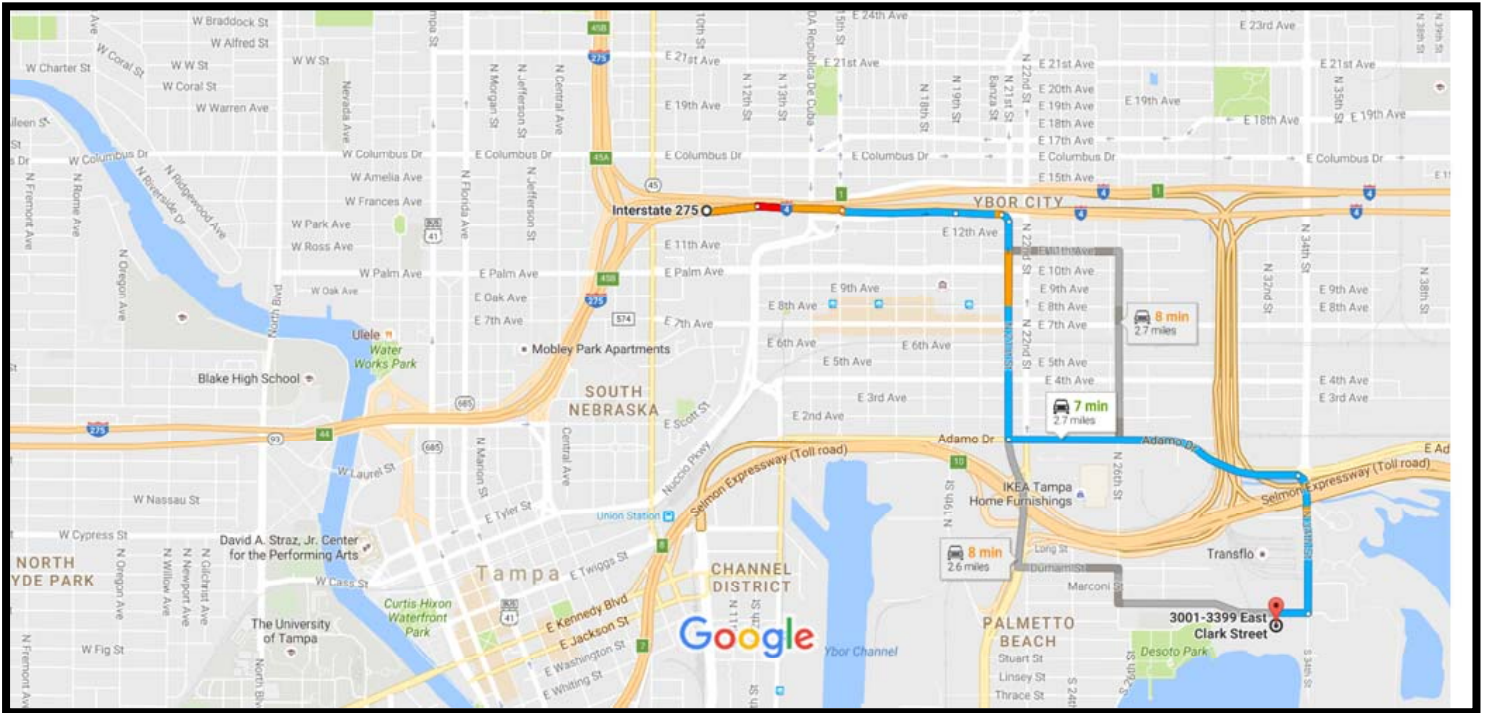

From - Tampa Convention Center
 333 South Franklin Street, Tampa, FL 33602

3001-3399 East Clark Street

- ↑ 1. Head south on S Franklin St toward Old Water St
27 s (479 ft)

- ↶ 2. Turn left onto Old Water St
3 min (0.4 mi)

- ↷ 3. Turn right onto Channelside Dr
0.3 mi

- 📍 4. At the traffic circle, take the 2nd exit and stay on Channelside Dr.
0.7 mi

- ↷ 5. Use the right 2 lanes to turn right toward Adamo Dr
0.1 mi

- ↑ 6. Continue onto Adamo Dr
1.3 mi

- ↷ 7. Turn right onto N 34th St
1 min (0.5 mi)

- ↷ 8. Turn right onto E Clark St

Destination will be on the left

Interstate 275, Tampa, FL to 3001-3399 East Clark Street, Tampa, FL 33605

Interstate 275

Tampa, FL

Take N 21st St and Adamo Dr to N 34th St

- | | |
|--|----------------|
| | 6 min (2.2 mi) |
| ↑ 1. Head east toward I-4 E | |
| | 0.1 mi |
| ↑ 2. Continue onto I-4 E | |
| | 0.2 mi |
| ↘ 3. Take exit 1 toward FL-585/22nd St/21st St | |
| | 0.3 mi |
| ⤴ 4. Merge onto E 13th Ave | |
| | 0.1 mi |
| ↘ 5. Slight right toward N 21st St | |
| | 154 ft |
| ↘ 6. Slight right onto N 21st St | |
| | 0.6 mi |
| ↶ 7. Turn left onto Adamo Dr | |
| | 0.8 mi |
| ↘ 8. Turn right onto N 34th St | |
| | 0.4 mi |
| ↘ 9. Turn right onto E Clark St | |
| ⓘ Destination will be on the left | |
| | 449 ft |