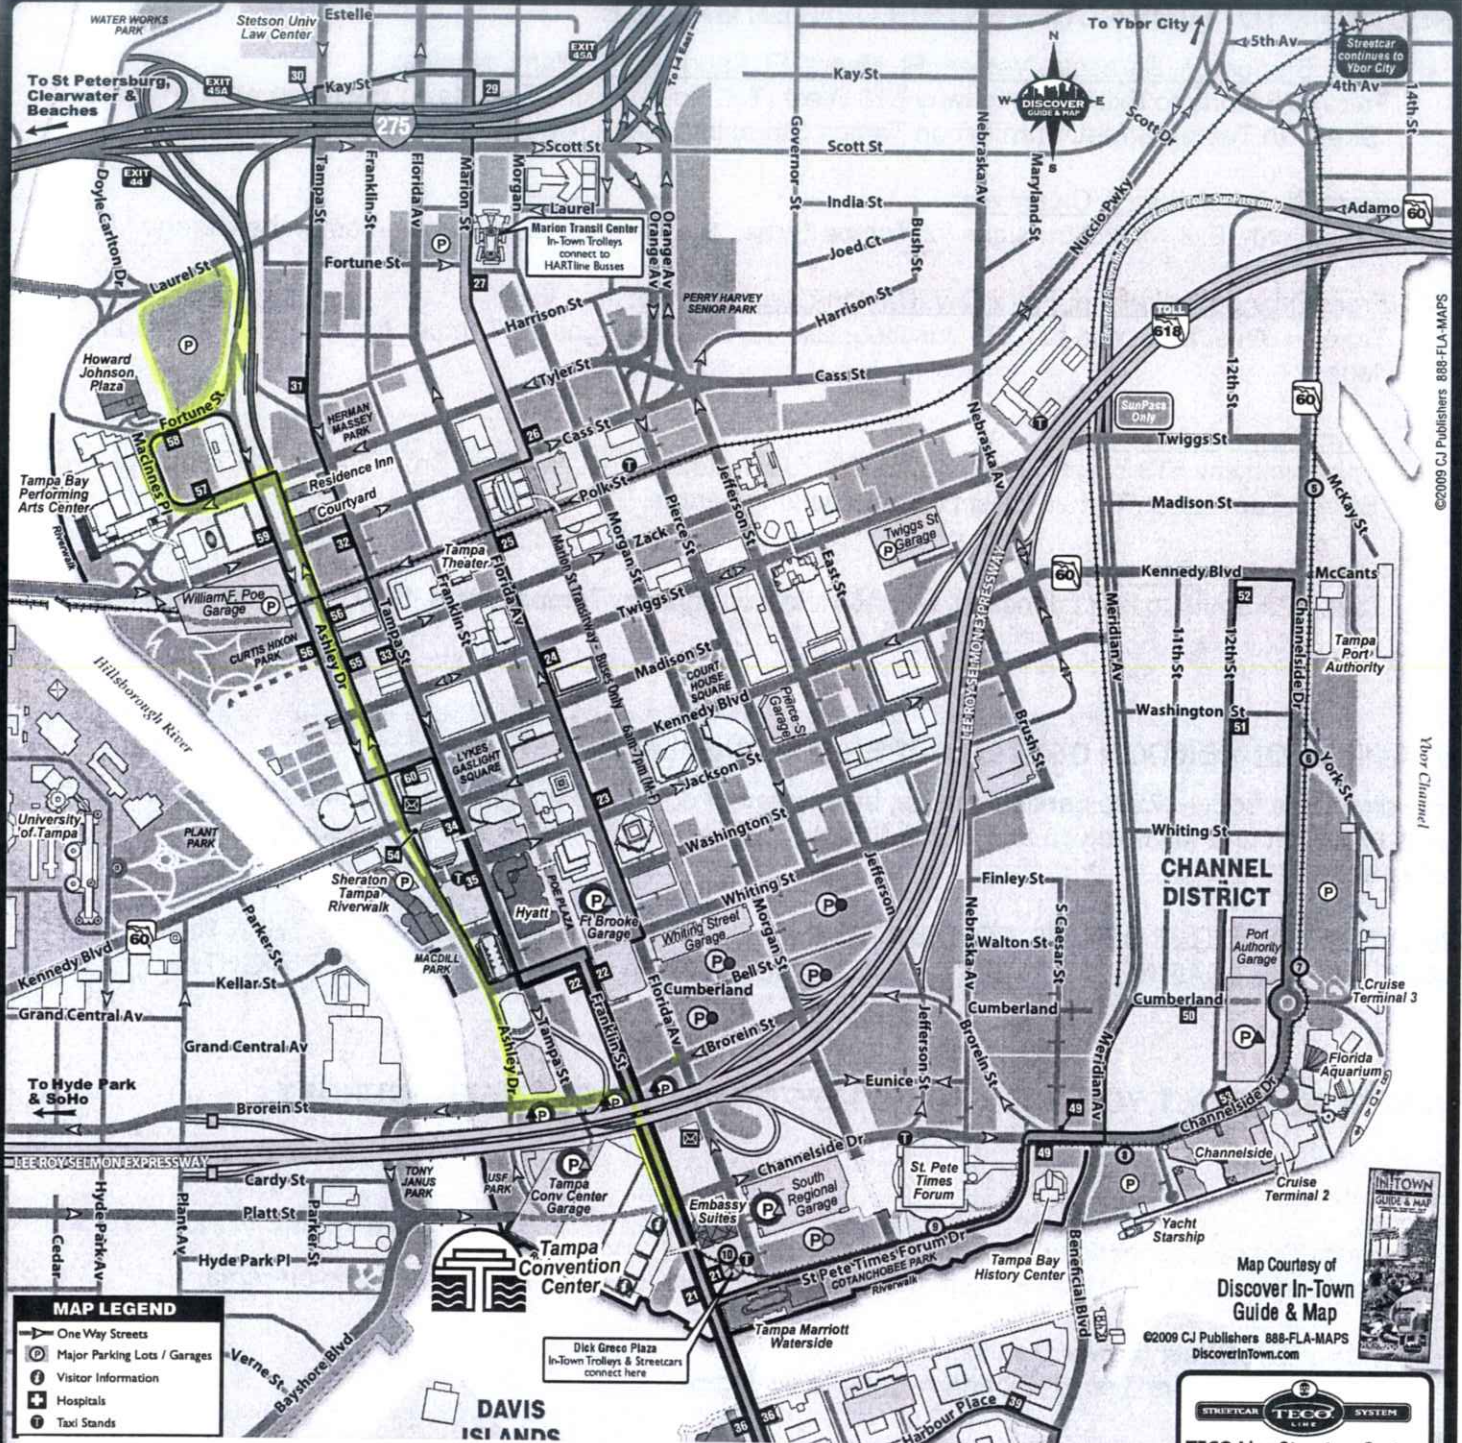

## DIRECTIONS TO STAGING YARD

### Directions from I-275:

Exit Ashley Drive/Downtown. Make immediate right turn onto Fortune Street. Staging will be on your right hand side, please proceed to the back half of the lot behind the cone line.

### Directions from the Tampa Convention Center:

Exit loading dock and turn left to head north on Franklin Street to Brorein Street. Turn left on Brorein and proceed to Ashley Drive. Turn right on Ashley Drive to head north to Tyler Street. Turn left on Tyler Street. Turn right on W.C. MacInnes. Turn right on Fortune Street. The staging yard entrance will be on your left

STREETCAR  
**TECO**  
LINE SYSTEM

**TECO Line Streetcar System**

Route & Stops

|         |             |
|---------|-------------|
| MON-THU | 11am - 10pm |
| FRI     | 11am - 2am  |
| SAT     | 9am - 2am   |
| SUN     | Noon - 8pm  |