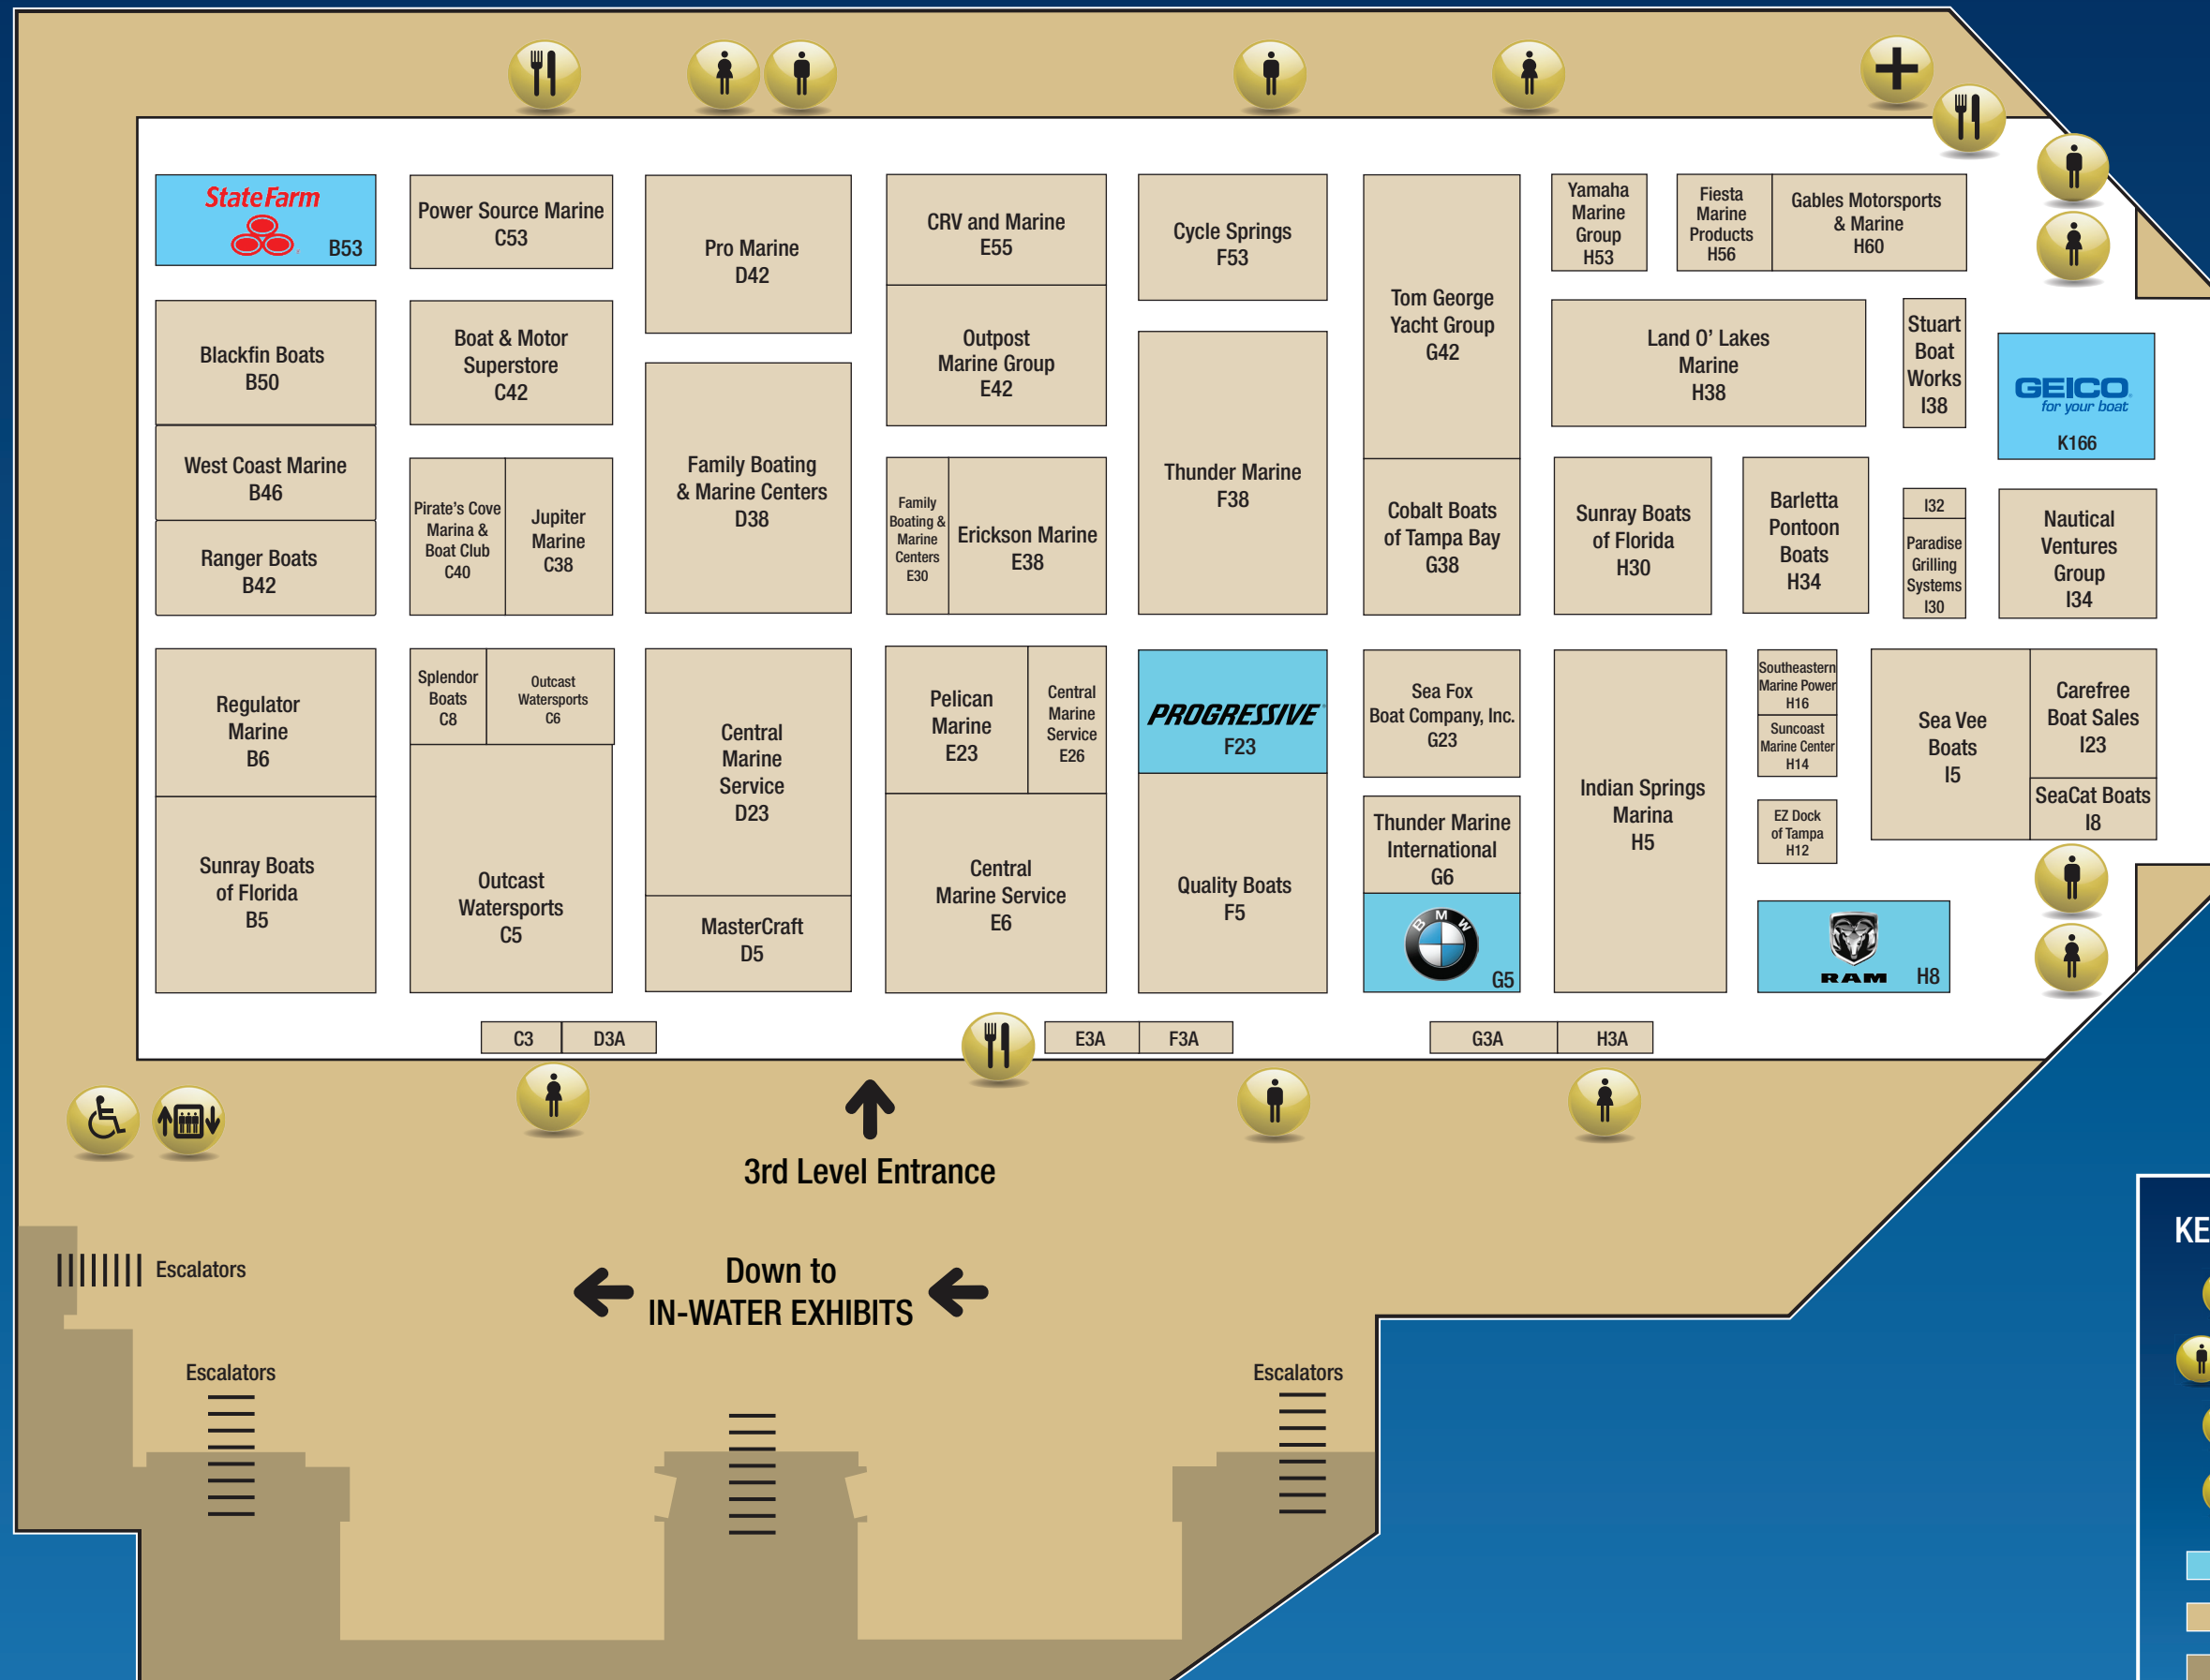

3rd Level - Main Exhibit Hall

KEY

- FIRST AID
- RESTROOMS
- WHEELCHAIR ACCESS
- CONCESSION STANDS
- SHOW FEATURES
- UPPER LOBBY
- LOWER LOBBY

1st Level Lobby & Ballroom

←
Exit to
Riverwalk &
In-Water Boats
←

↑
Entrance

→
Franklin
Street
→

Escalators

Box
Office

Escalators

Ladies,
Let's Go
Fishing

18

Take it
Outside
with
Misty Wells

20

Fishing
Seminars

22

Test Drives

KEY

- FIRST AID
- RESTROOMS
- WHEELCHAIR ACCESS
- CONCESSION STANDS
- SHOW FEATURES
- UPPER LOBBY
- LOWER LOBBY