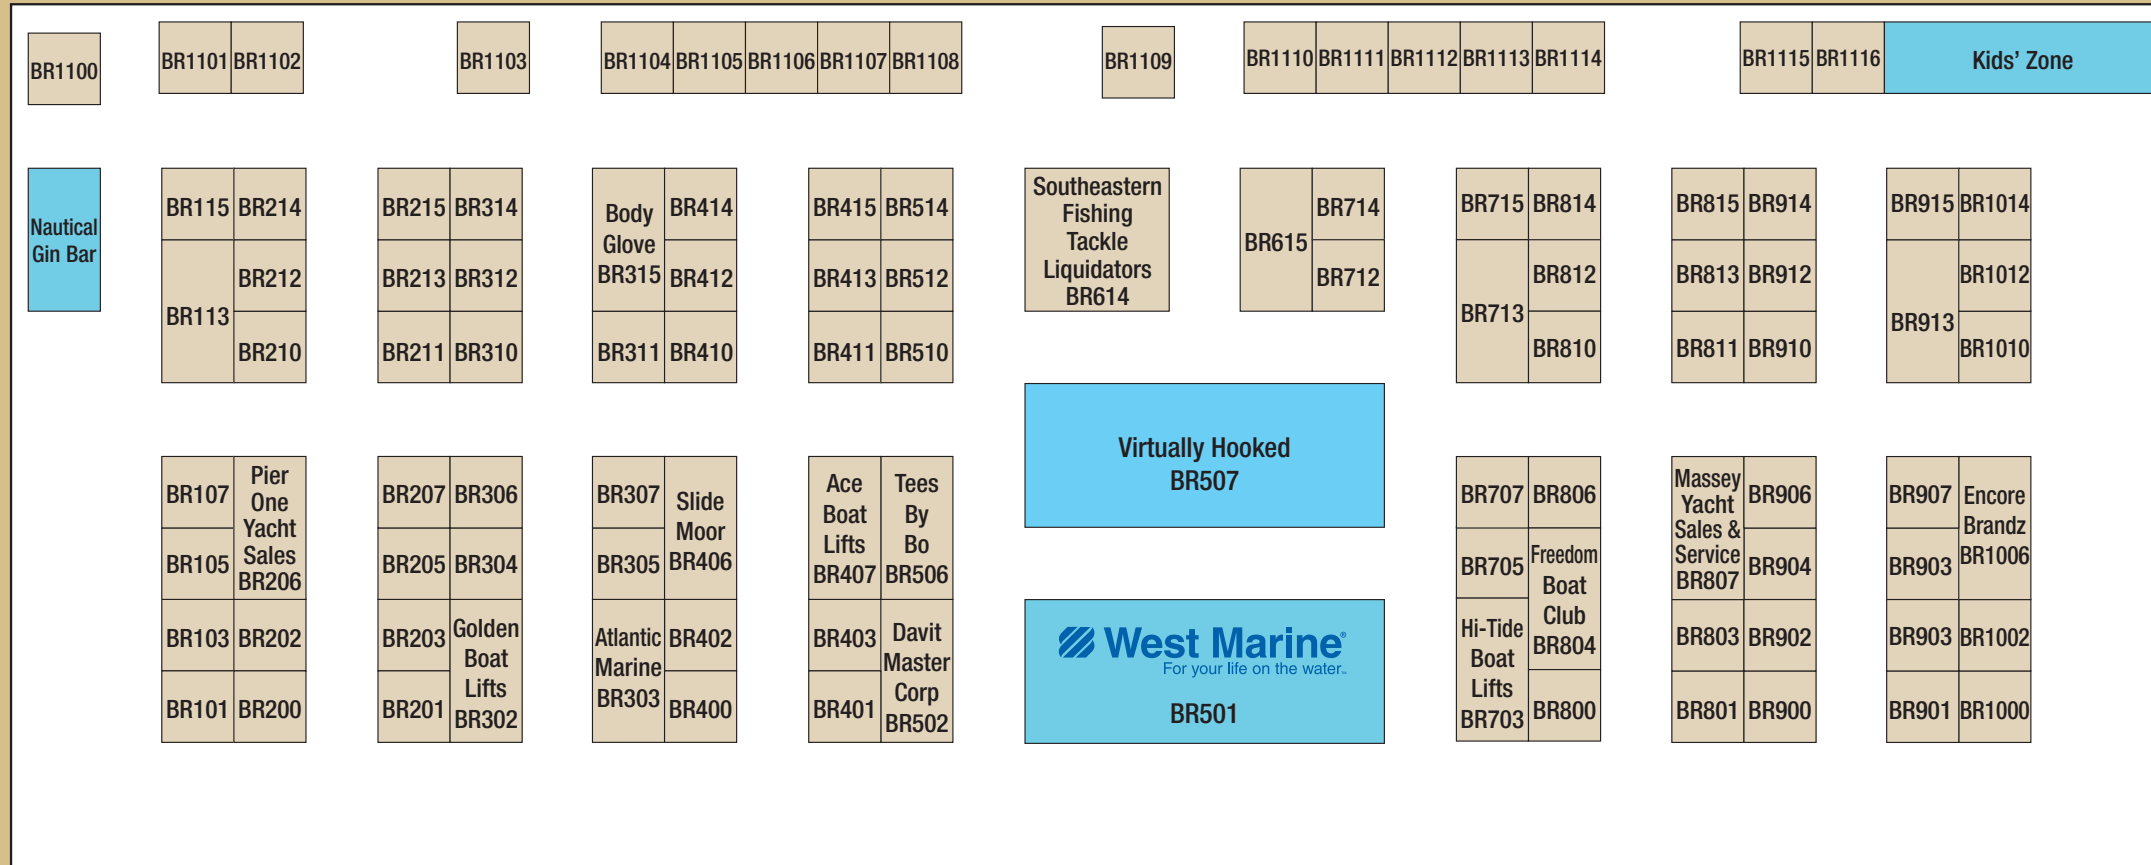

3rd Level - Main Exhibit Hall

KEY

- FIRST AID
- RESTROOMS
- WHEELCHAIR ACCESS
- CONCESSION STANDS
- SHOW FEATURES
- UPPER LOBBY
- LOWER LOBBY

1st Level Lobby & Ballroom

←
Exit to
Riverwalk &
In-Water Boats
←

↑
Entrance

→
Franklin
Street
→

Escalators

Box
Office

Escalators

Ladies,
Let's Go
Fishing

18

Take it
Outside
with
Misty Wells

20

Fishing
Seminars

22

Test Drives

KEY

- FIRST AID
- RESTROOMS
- WHEELCHAIR ACCESS
- CONCESSION STANDS
- SHOW FEATURES
- UPPER LOBBY
- LOWER LOBBY