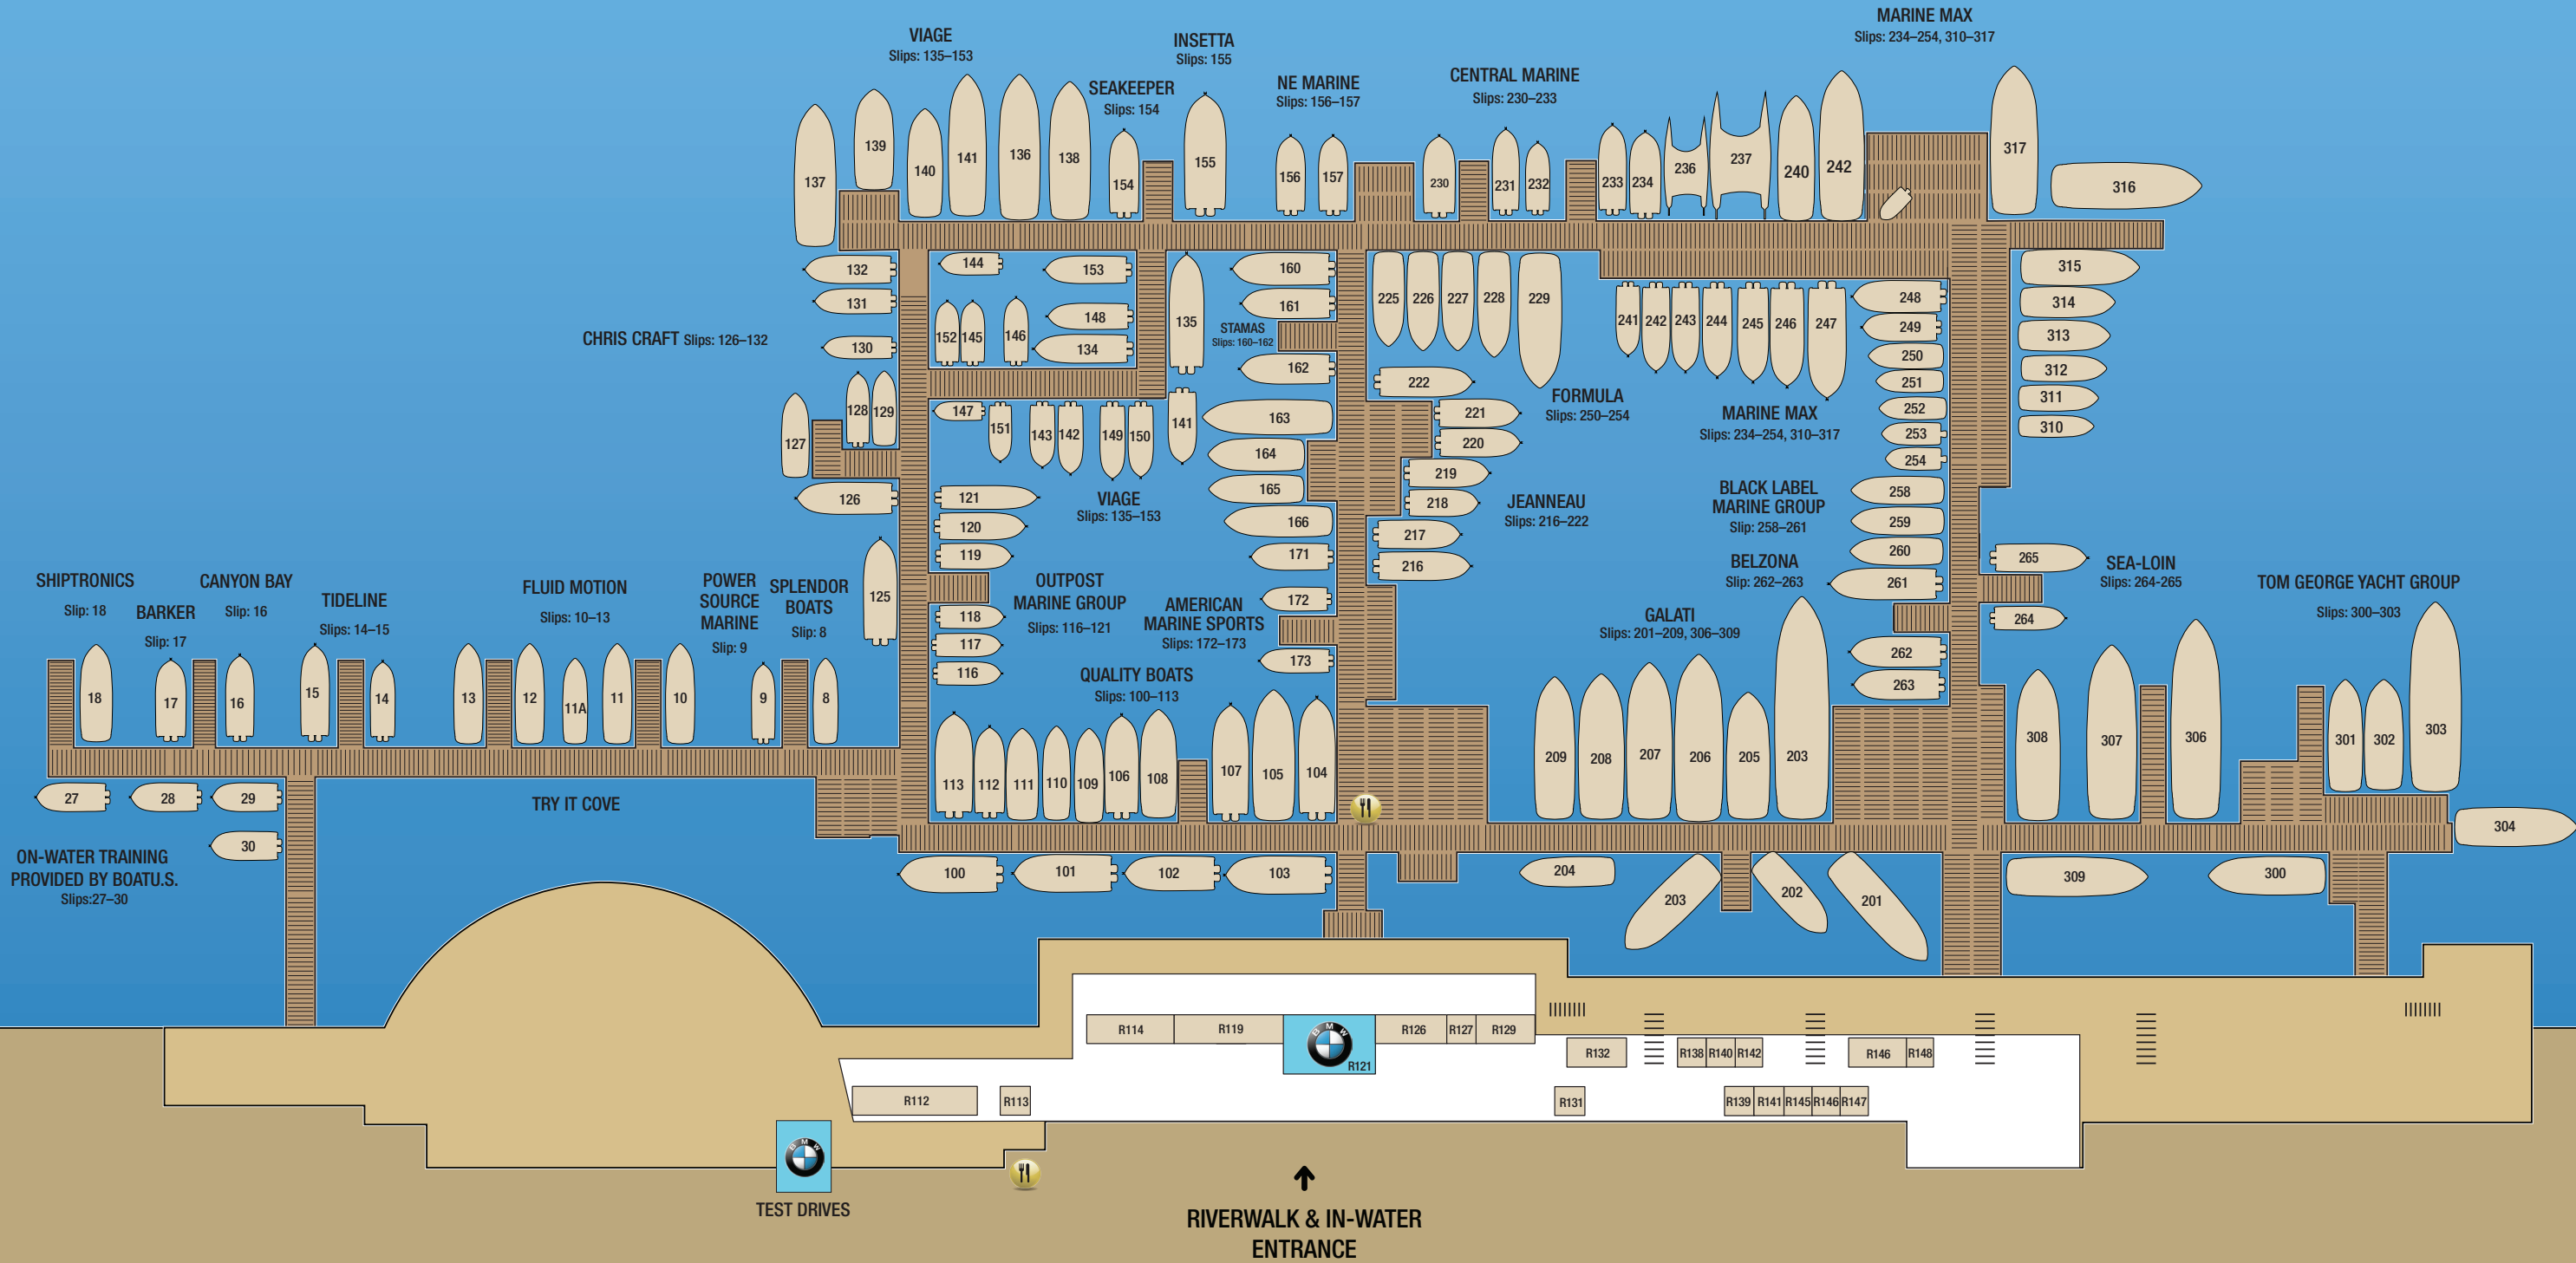

3rd Level - Main Exhibit Hall

KEY

- FIRST AID
- RESTROOMS
- WHEELCHAIR ACCESS
- CONCESSION STANDS
- SHOW FEATURES
- UPPER LOBBY
- LOWER LOBBY

TEST DRIVES

RIVERWALK & IN-WATER
ENTRANCE

R112 R113

R114 R119 R121 R126 R127 R129

R131

R132

R138 R140 R142

R139 R141 R145 R146 R147

R146 R148