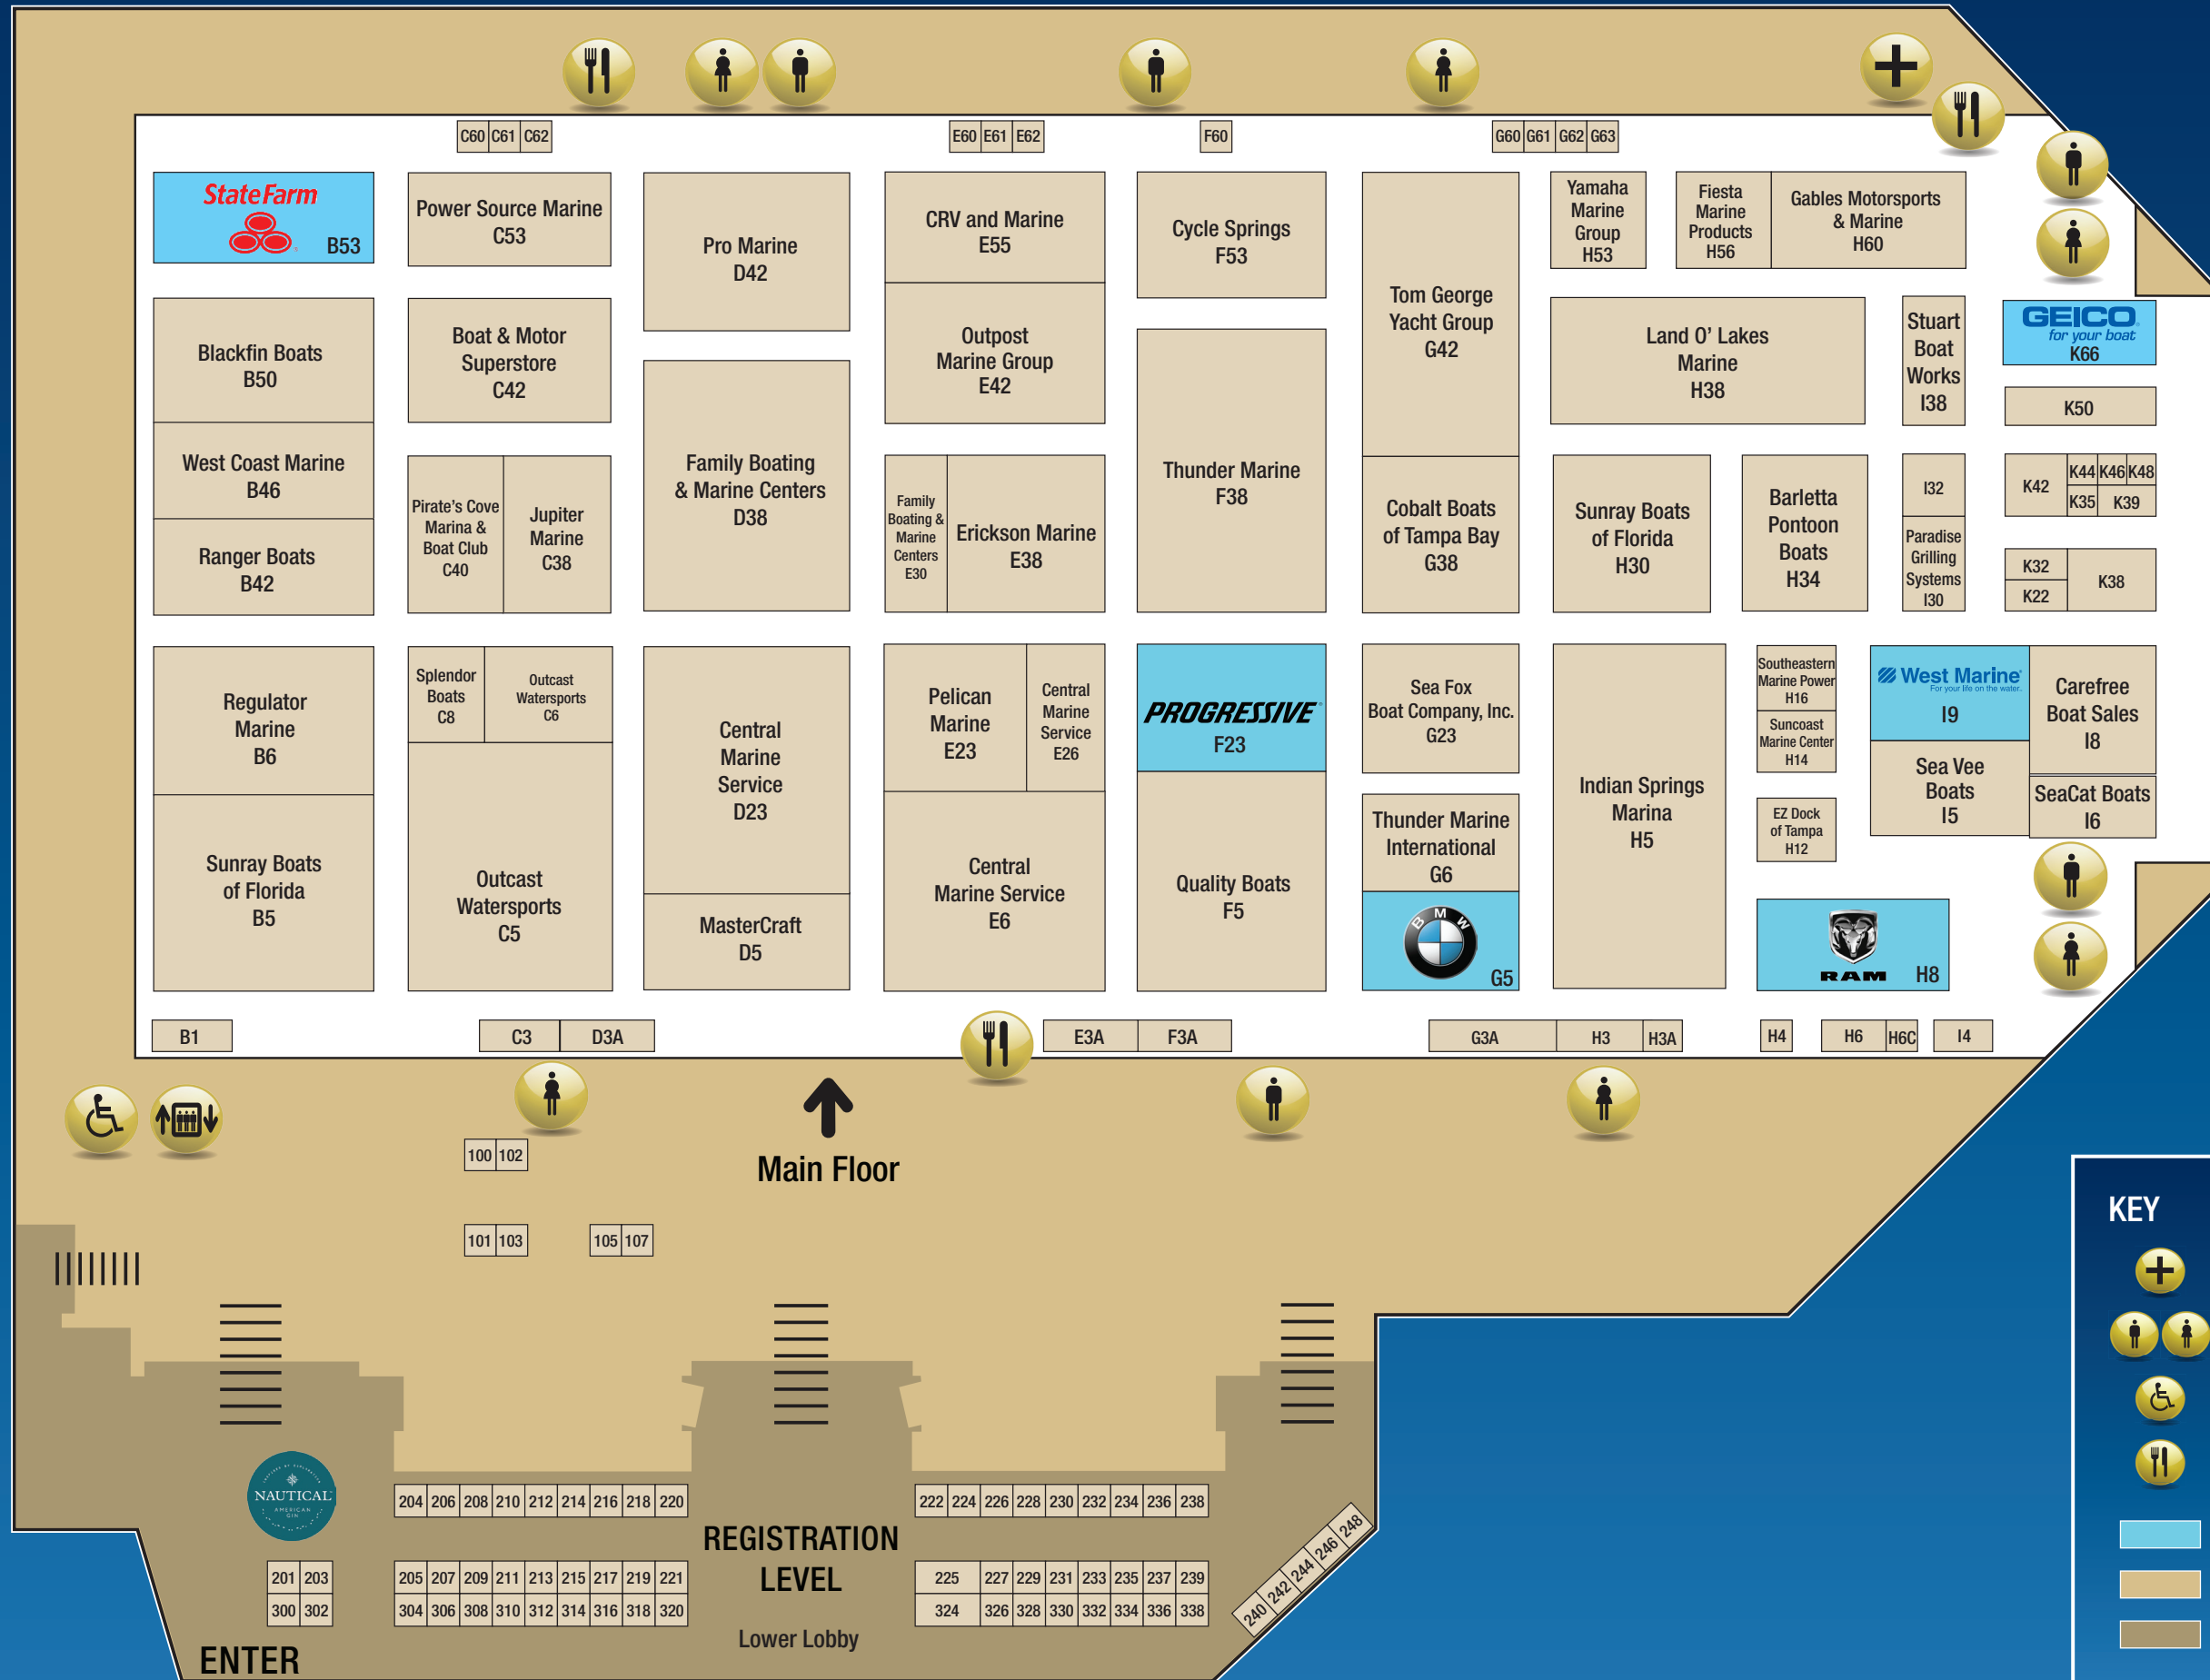

3rd Level - Main Exhibit Hall

KEY

- FIRST AID
- RESTROOMS
- WHEELCHAIR ACCESS
- CONCESSION STANDS
- SHOW FEATURES
- UPPER LOBBY
- LOWER LOBBY

TEST DRIVES

RIVERWALK & IN-WATER
ENTRANCE

R112 R113

R114 R119 R121 R126 R127 R129

R131

R132

R138 R140 R142

R139 R141 R145 R146 R147

R146 R148